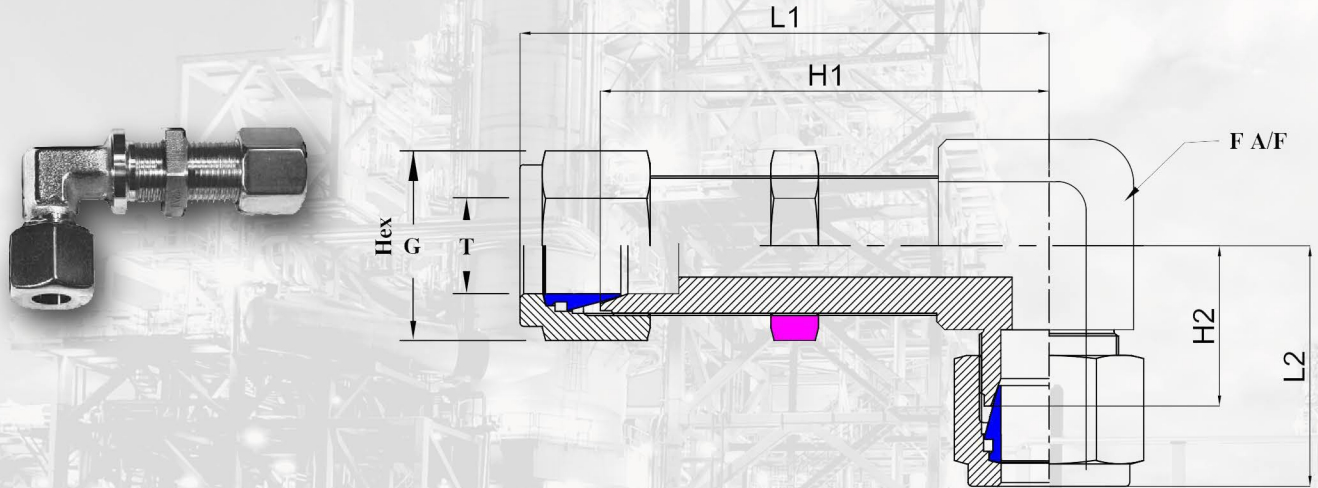

# 90 DEGREE BULKHEAD UNION ELBOW

PART NO.	T (OD)	L1	L2	H1	H2	G	F
SF90BUE-4-4	1/4" T (6.35)	44	28.5	37	22.5	14	15.5
SF90BUE-6-6	3/8" T (9.52)	45	30	38	24.5	17	
SF90BUE-8-8	1/2" T (12.7)	51	41	38	27	22	20.5

PART NO.	T (OD)	L1	L2	H1	H2	G	F
DF90BUE-4-4	1/4" T (6.35)	44	28.5	37	22.5	14	15.5
DF90BUE-6-6	3/8" T (9.52)	45	30	38	24.5	17	
DF90BUE-8-8	1/2" T (12.7)	51	41	38	27	22	20.5

ALL DIMENSIONS ARE IN MILLIMETERS UNLESS OTHERWISE SPECIFIED. DIMENSIONS ARE FOR REFERENCE ONLY, SUBJECT TO CHANGE.