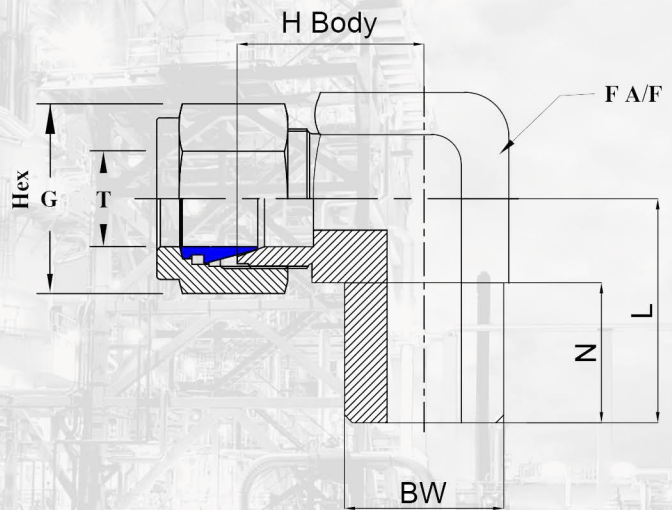

# 90 DEGREE BUTTWELD ELBOW

PART NO.	T (OD)	BW	N	L	H	G	F
DF90BWE-4-4	1/4" T (6.35)	1/4" BW	14	25	22.5	14	15.5
DF90BWE-6-6	3/8" T (9.52)	3/8" BW	14	28.5	24.5	17	17.5

PART NO.	T (OD)	BW	N	L	H	G	F
SF90BWE-4-4	1/4" T (6.35)	1/4" BW	14	25	22.5	14	15.5
SF90BWE-6-6	3/8" T (9.52)	3/8" BW	14	28.5	24.5	17	17.5

ALL DIMENSIONS ARE IN MILLIMETERS UNLESS OTHERWISE SPECIFIED. DIMENSIONS ARE FOR REFERENCE ONLY, SUBJECT TO CHANGE.