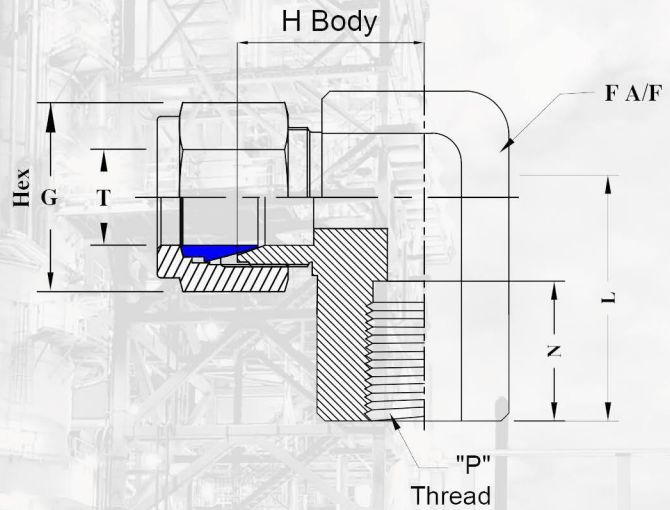

90 DEGREE FEMALE ELBOW CONNECTOR

PART NO.	T (OD)	P THREAD	N	L	H	G	F
DF90FEC-4-4	1/4" T (6.35)	1/4" F NPT	14	24.5	24	14	21
DF90FEC-6-4	3/8" T (9.52)	1/4" F NPT	14	24.5	24	17	21
DF90FEC-6-6	3/8" T (9.52)	3/8" F NPT	14	26	24	17	22.5
DF90FEC-4-6	1/4" T (6.35)	3/8" F NPT	14	26	24	14	22.5

PART NO.	T (OD)	P THREAD	N	L	H	G	F
SF90FEC-4-4	1/4" T (6.35)	1/4" F NPT	14	24.5	24	14	21
SF90FEC-6-4	3/8" T (9.52)	1/4" F NPT	14	24.5	24	17	21
SF90FEC-6-6	3/8" T (9.52)	3/8" F NPT	14	26	24	17	22.5
SF90FEC-4-6	1/4" T (6.35)	3/8" F NPT	14	26	24	14	22.5

ALL DIMENSIONS ARE IN MILLIMETERS UNLESS OTHERWISE SPECIFIED. DIMENSIONS ARE FOR REFERENCE ONLY, SUBJECT TO CHANGE.