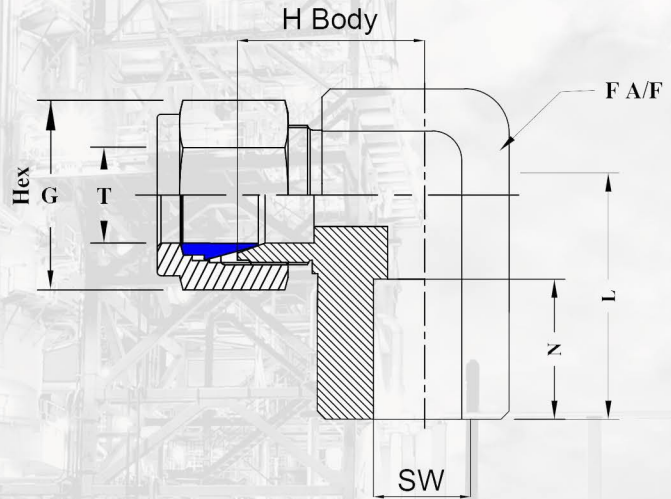

90 DEGREE SOCKET WELD ELBOW

PART NO.	T (OD)	SW	N	L	H	G	F
DF90SWE-4-4	1/4" T (6.35)	1/4" SW	8	20.5	20.5	14	15.5
DF90SWE-6-6	3/8" T (9.52)	3/8" SW	8	22.5	22.5	17	17.5
DF90SWE-8-8	1/2" T (12.7)	1/2" SW	10	27	27	22	20.5

PART NO.	T (OD)	SW	N	L	H	G	F
SF90SWE-4-4	1/4" T (6.35)	1/4" SW	8	20.5	20.5	14	15.5
SF90SWE-6-6	3/8" T (9.52)	3/8" SW	8	22.5	22.5	17	17.5
SF90SWE-8-8	1/2" T (12.7)	1/2" SW	10	27	27	22	20.5

ALL DIMENSIONS ARE IN MILLIMETERS UNLESS OTHERWISE SPECIFIED. DIMENSIONS ARE FOR REFERENCE ONLY, SUBJECT TO CHANGE.