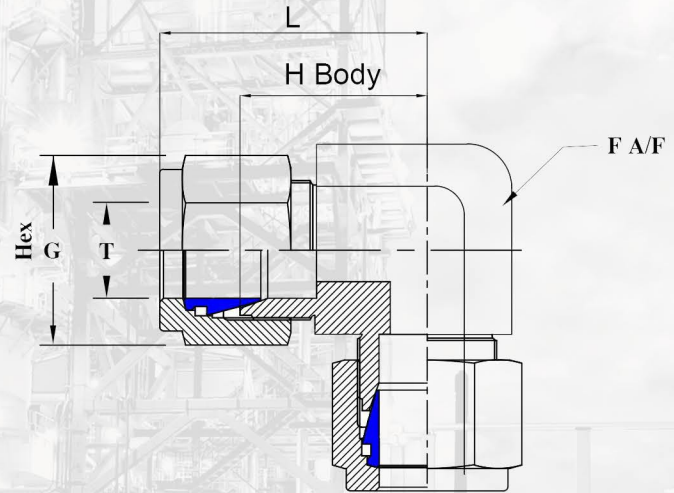

90 DEGREE UNION ELBOW

PART NO.	T (OD)	L	H	G	F
DF90UE-4-4	1/4" T (6.35)	28.5	22.5	14	15.5
DF90UE-6-6	3/8" T (9.52)	30	24.5	17	17.5
DF90UE-8-8	1/2" T (12.7)	35.5	25.5	22	20.5

PART NO.	T (OD)	L	H	G	F
SF90UE-4-4	1/4" T (6.35)	28.5	22.5	14	15.5
SF90UE-6-6	3/8" T (9.52)	30	24.5	17	17.5
SF90UE-8-8	1/2" T (12.7)	35.5	25.5	22	20.5

ALL DIMENSIONS ARE IN MILLIMETERS UNLESS OTHERWISE SPECIFIED. DIMENSIONS ARE FOR REFERENCE ONLY, SUBJECT TO CHANGE.