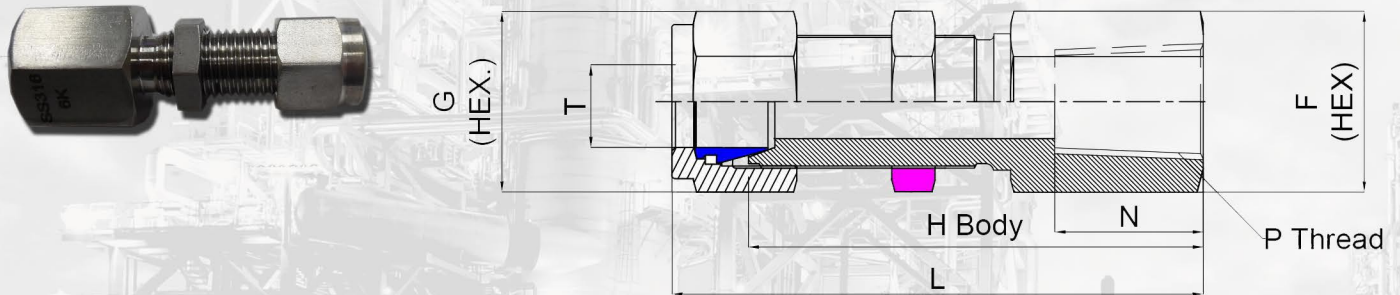

# BULKHEAD FEMALE CONNECTOR

PART NO.	T (OD)	P THREAD	N	L	H	G	F
DFBFC-4-4	1/4" T (6.35)	1/4" F NPT	14	52	45	14	19
DFBFC-6-4	3/8" T (9.52)	1/4" F NPT	14	53.5	46	17	19
DFBFC-8-6	1/2" T (12.7)	3/8" F NPT	14	61	50	22	27
DFBFC-8-8	1/2" T (12.7)	1/2" F NPT	19	66	55	22	22

PART NO.	T (OD)	P THREAD	N	L	H	G	F
SFBFC-4-4	1/4" T (6.35)	1/4" F NPT	14	52	45	14	19
SFBFC-6-4	3/8" T (9.52)	1/4" F NPT	14	53.5	46	17	19
SFBFC-8-6	1/2" T (12.7)	3/8" F NPT	14	61	50	22	27
SFBFC-8-8	1/2" T (12.7)	1/2" F NPT	19	66	55	22	22