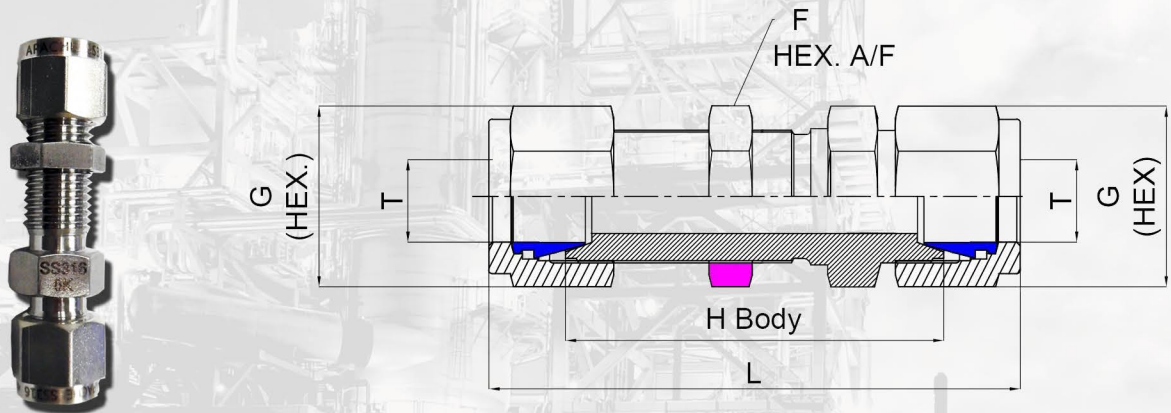

# BULKHEAD UNION

PART NO.	T (OD)	L	H	G	F
SFBU-4-4	1/4" T (6.35)	57.5	43	14	14
SFBU-6-6	3/8" T (9.52)	60.5	46	17	19
SFBU-8-8	1/2" T (12.7)	72	51	22	22

PART NO.	T (OD)	L	H	G	F
DFBU-4-4	1/4" T (6.35)	57.5	43	14	14
DFBU-6-6	3/8" T (9.52)	60.5	46	17	19
SFBU-8-8	1/2" T (12.7)	72	51	22	22

ALL DIMENSIONS ARE IN MILLIMETERS UNLESS OTHERWISE SPECIFIED. DIMENSIONS ARE FOR REFERENCE ONLY, SUBJECT TO CHANGE.