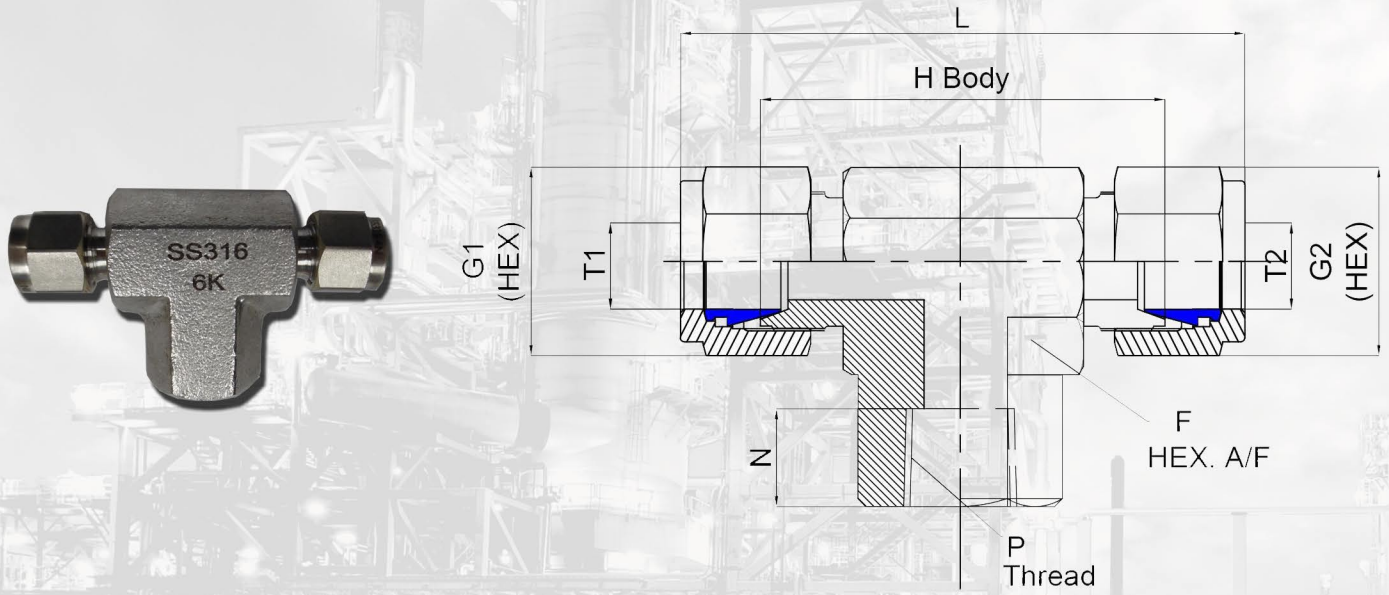

FEMALE BRANCH TEE

PART NO.	T1 (OD)	T2 (OD)	P THREAD	L	H	G1	G2	N	F
SFFBT-4-4-4	1/4" T (6.35)	1/4" T (6.35)	1/4" F NPT	66	52	14	14	14	20.5
SFFBT-6-6-4	3/8" T (9.52)	3/8" T (9.52)	1/4" F NPT	66	52	17	17	14	20.5
SFFBT-6-6-6	3/8" T (9.52)	3/8" T (9.52)	3/8" F NPT	66	52	17	17	14	22.5
SFFBT-8-8-6	1/2" T (12.7)	1/2" T (12.7)	3/8" F NPT	72	51	22	22	14	22.5

PART NO.	T1 (OD)	T2 (OD)	P THREAD	L	H	G1	G2	N	F
DFFBT-4-4-4	1/4" T (6.35)	1/4" T (6.35)	1/4" F NPT	66	52	14	14	14	20.5
DFFBT-6-6-4	3/8" T (9.52)	3/8" T (9.52)	1/4" F NPT	66	52	17	17	14	20.5
DFFBT-6-6-6	3/8" T (9.52)	3/8" T (9.52)	3/8" F NPT	66	52	17	17	14	22.5
DFFBT-8-8-6	1/2" T (12.7)	1/2" T (12.7)	3/8" F NPT	72	51	22	22	14	22.5

ALL DIMENSIONS ARE IN MILLIMETERS UNLESS OTHERWISE SPECIFIED. DIMENSIONS ARE FOR REFERENCE ONLY. SUBJECT TO CHANGE.