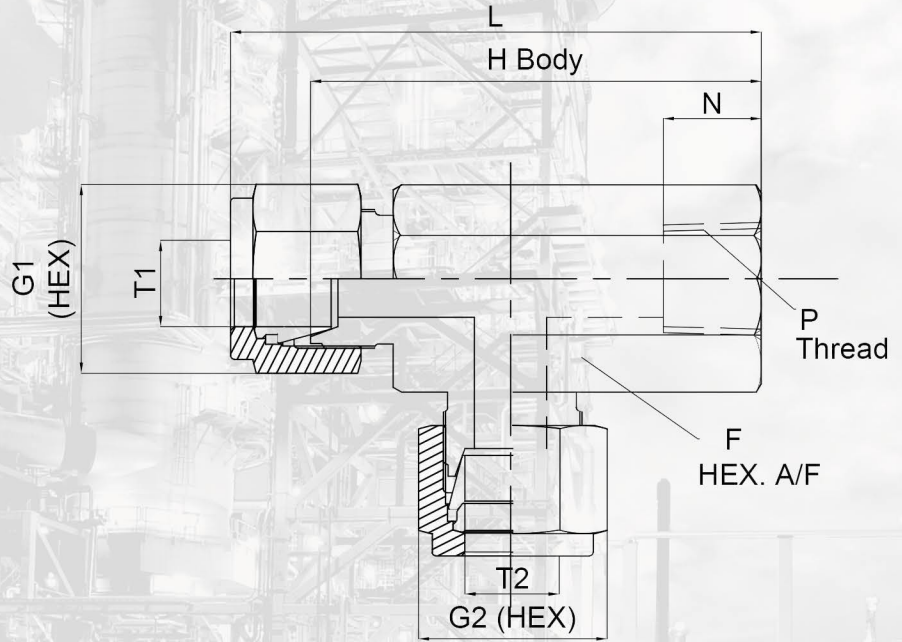

FEMALE RUN TEE

PART NO.	T1 (OD)	P THREAD	T2 (OD)	L	H	G1	G2	N	F
SFFRT-4-4-4	1/4" T (6.35)	1/4" F NPT	1/4" T (6.35)	56.5	50	14	14	14	20.5
SFFRT-6-4-6	3/8" T (9.52)	1/4" F NPT	3/8" T (9.52)	58	50	17	17	14	20.5
SFFRT-6-6-6	3/8" T (9.52)	3/8" F NPT	3/8" T (9.52)	58	50	17	17	14	22.5
SFFRT-8-6-8	1/2" T (12.7)	3/8" F NPT	1/2" T (12.7)	64	54	22	22	14	22
SFFRT-8-8-8	1/2" T (12.7)	1/2" F NPT	1/2" T (12.7)	71	61	22	22	19	27.5

PART NO.	T1 (OD)	P THREAD	T2 (OD)	L	H	G1	G2	N	F
DFFR-4-4-4	1/4" T (6.35)	1/4" F NPT	1/4" T (6.35)	56.5	50	14	14	14	20.5
DFFR-6-4-6	3/8" T (9.52)	1/4" F NPT	3/8" T (9.52)	58	50	17	17	14	20.5
DFFR-6-6-6	3/8" T (9.52)	3/8" F NPT	3/8" T (9.52)	58	50	17	17	14	22.5
DFFR-8-6-8	1/2" T (12.7)	3/8" F NPT	1/2" T (12.7)	64	54	22	22	14	22
DFFR-8-8-8	1/2" T (12.7)	1/2" F NPT	1/2" T (12.7)	71	61	22	22	19	27.5

ALL DIMENSIONS ARE IN MILLIMETERS UNLESS OTHERWISE SPECIFIED. DIMENSIONS ARE FOR REFERENCE ONLY, SUBJECT TO CHANGE.