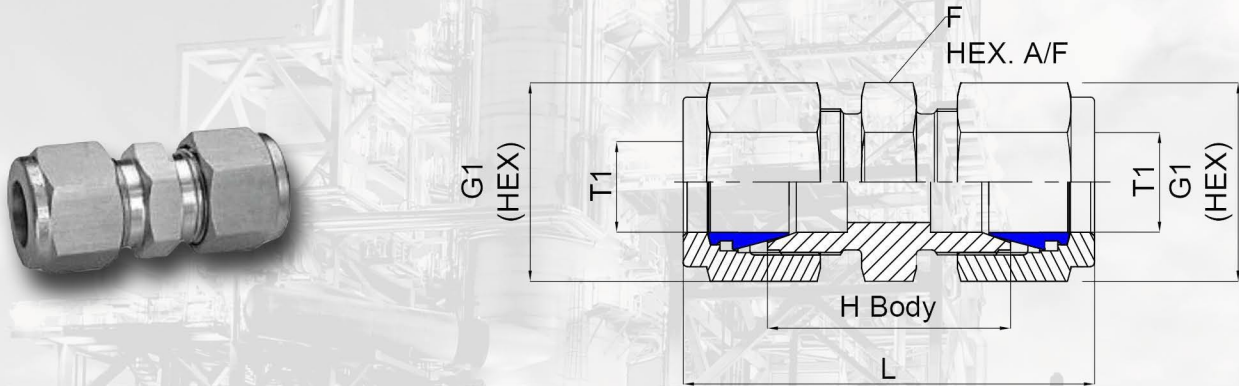

TUBE UNION

PART NO.	T1 (OD)	L	H	G1	F
SFU-4	1/4" T (6.35)	41	26	14	14
SFU-6	3/8" T (9.52)	46.5	31	17	17
SFU-8	1/2" T (12.7)	50	31	22	22

PART NO.	T1 (OD)	L	H	G1	F
DFU-4	1/4" T (6.35)	41	26	14	14
DFU-6	3/8" T (9.52)	46.5	31	17	17
DFU-8	1/2" T (12.7)	50	31	22	22

ALL DIMENSIONS ARE IN MILLIMETERS UNLESS OTHERWISE SPECIFIED. DIMENSIONS ARE FOR REFERENCE ONLY, SUBJECT TO CHANGE.