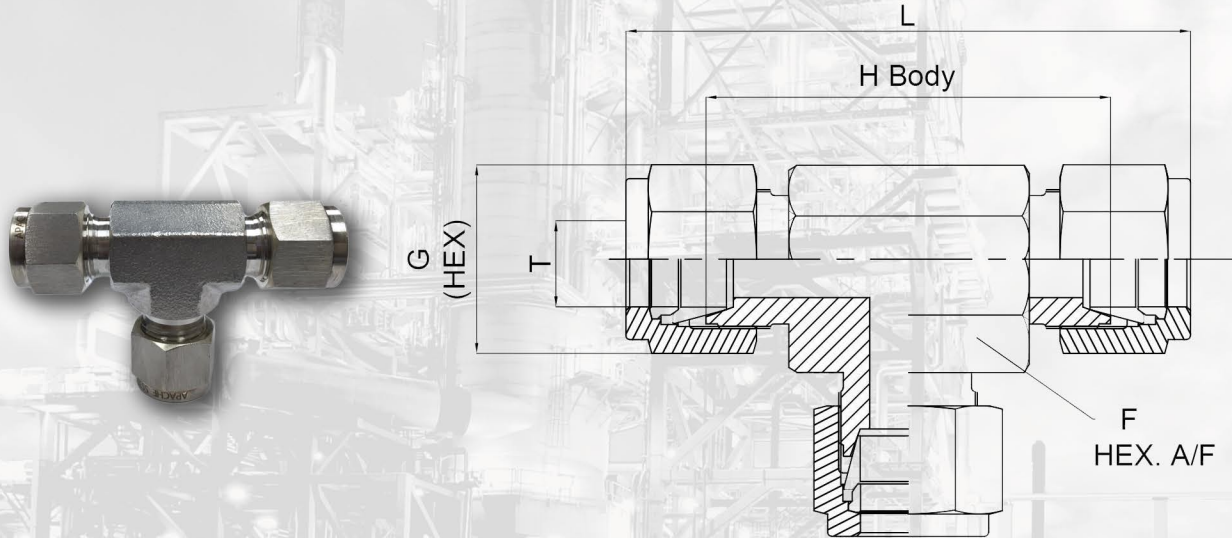

UNION TEE

PART NO.	T1 (OD)	L	H	G1	F
SFUT-4-4-4	1/4" T (6.35)	59	44	14	15.5
SFUT-6-6-6	3/8" T (9.52)	65	50	17	17.5
SFUT-8-8-8	1/2" T (12.7)	73	53	22	20.5

PART NO.	T1 (OD)	L	H	G1	F
DFUT-4-4-4	1/4" T (6.35)	59	44	14	15.5
DFUT-6-6-6	3/8" T (9.52)	65	50	17	17.5
DFUT-8-8-8	1/2" T (12.7)	73	53	22	20.5

ALL DIMENSIONS ARE IN MILLIMETERS UNLESS OTHERWISE SPECIFIED. DIMENSIONS ARE FOR REFERENCE ONLY. SUBJECT TO CHANGE.